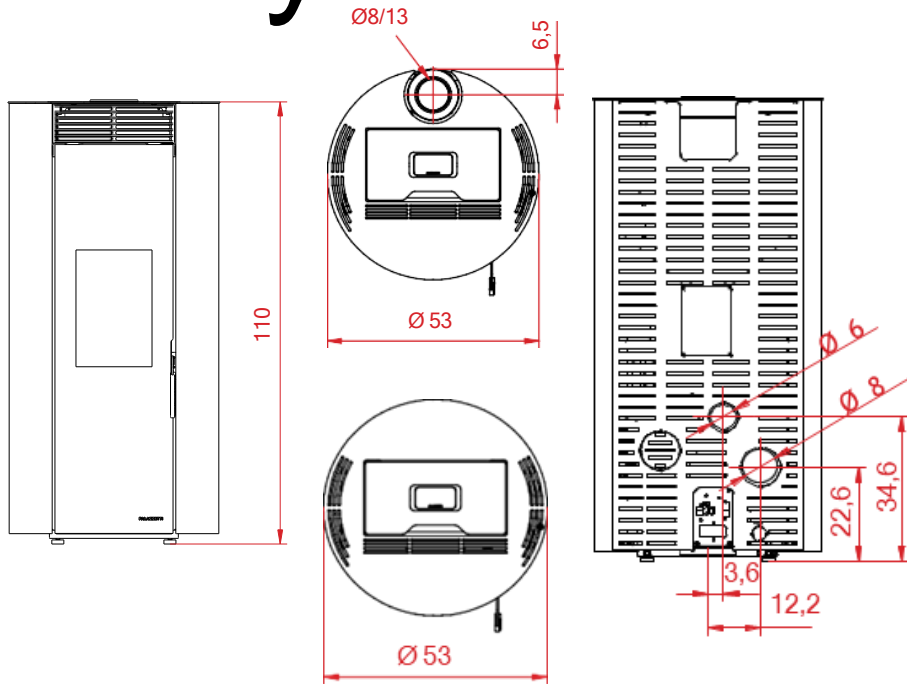

PALAZZETTI

NEW MODELS 24/25

Het Fenikshof – Grimbergen – 9/9/2024

Emily

- X1 = 100 cm
- X2 = 10 cm
- Y1 = 20 cm
- Y2 = 20 cm
- Z = 75 cm

Emily

Blanc / Wit

Moka