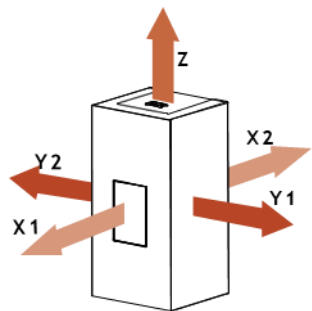

PALAZZETTI

NEW MODELS 24/25

Het Fenikshof – Grimbergen – 9/9/2024

Emily

- X1 = 100 cm
- X2 = 10 cm
- Y1 = 20 cm
- Y2 = 20 cm
- Z = 75 cm

Emily

Blanc / Wit

Moka